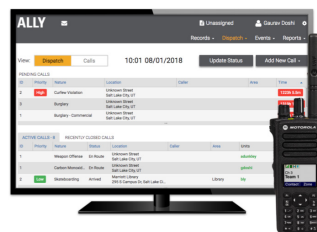

RESPOND

- Ally Incident Management

*Camera footage is for illustrative purposes only

Motorola Solutions, Inc. 500 West Monroe Street, Chicago, IL 60661 U.S.A. motorolasolutions.com

MOTOROLA, MOTO, MOTOROLA SOLUTIONS and the Stylized M Logo are trademarks or registered trademarks of Motorola Trademark Holdings, LLC and are used under license. All other trademarks are the property of their respective owners. © 2021 Motorola Solutions, Inc. All rights reserved. 01-2021